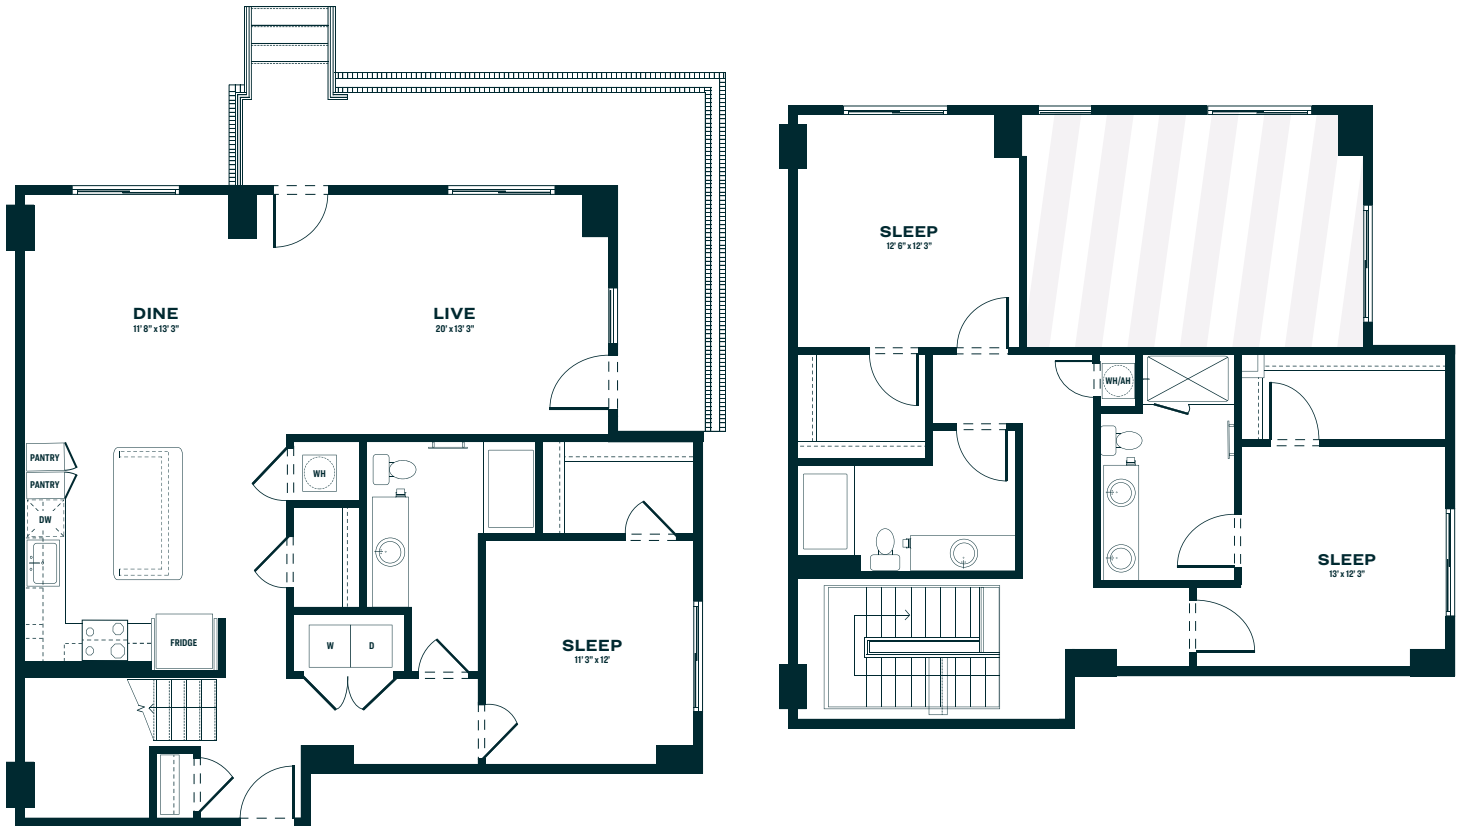

TC1

3 BED / 3 BATH

2355

SQ. FT.

2250 Hawkins Street | Charlotte, NC 28203

(833) 293-7955 | www.hubsouthend.com

**Dimensions and square footage shown are approximate and pricing/availability is subject to change.*