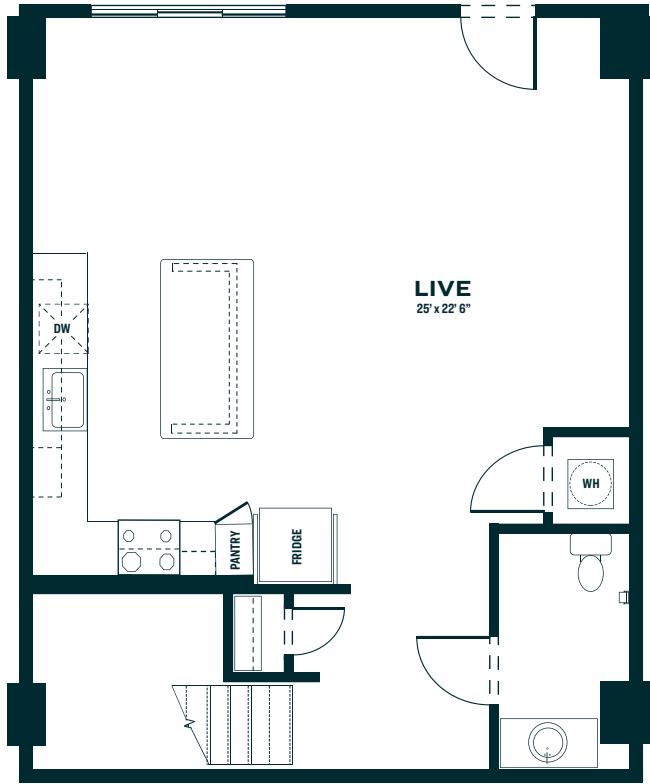

TB2

2 BED / 2.5 BATH

1699-1740

SQ. FT.

2250 Hawkins Street | Charlotte, NC 28203

(833) 293-7955 | www.hubsouthend.com

**Dimensions and square footage shown are approximate and pricing/availability is subject to change.*