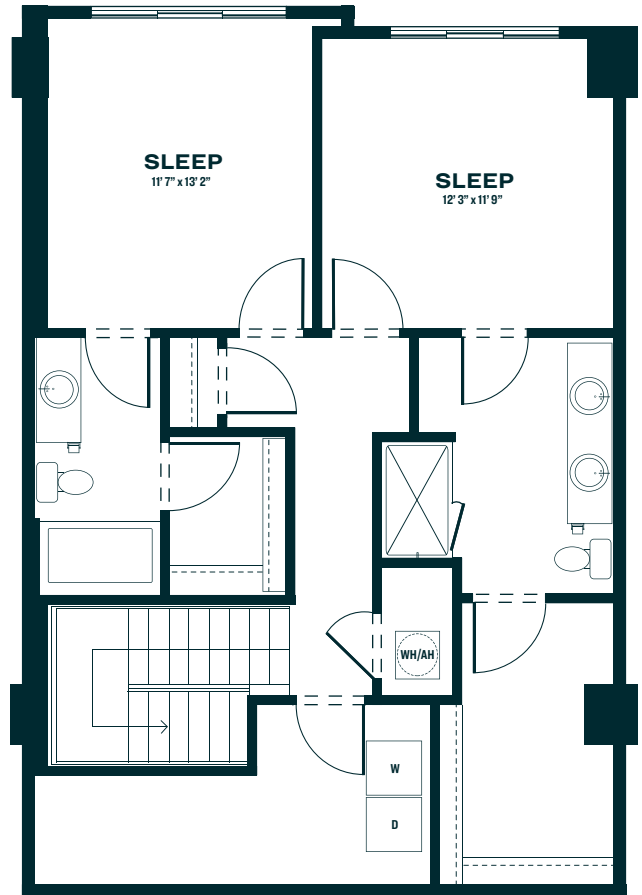

TB2

2 BED / 2.5 BATH

1699-1740

SQ. FT.

2250 Hawkins Street | Charlotte, NC 28203

(833) 293-7955 | www.hubsouthend.com

**Dimensions and square footage shown are approximate and pricing/availability is subject to change.*